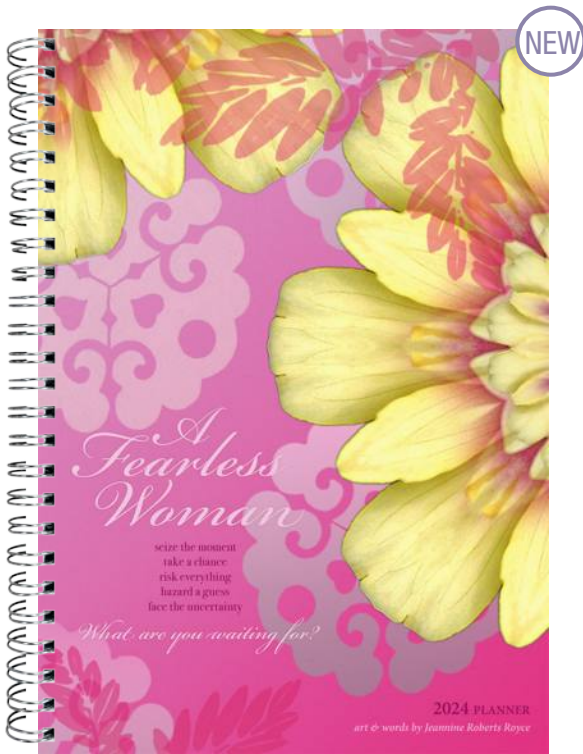

MSRP: US \$22.99 CAN \$29.99

Size: 6.93 in x 9.84 in (17.6 cm x 25 cm) portrait

Pages: 224 interior pages plus 4-page cover

Full-color printing.

Durable, matte, FSC-certified writing paper.

Product dimensions and specifications may vary.

A Fearless Woman
978-1-9754-7081-4

Big Ambitions
978-1-9754-6989-4

But First, Coffee
978-1-9754-6992-4

Mindful Living
978-1-9754-7001-2

WEEKLY/MONTHLY DESK PLANNER

The Brush Dance planner is conveniently sized and designed with care for those who want a beautiful yet easy way to organize their days and weeks.