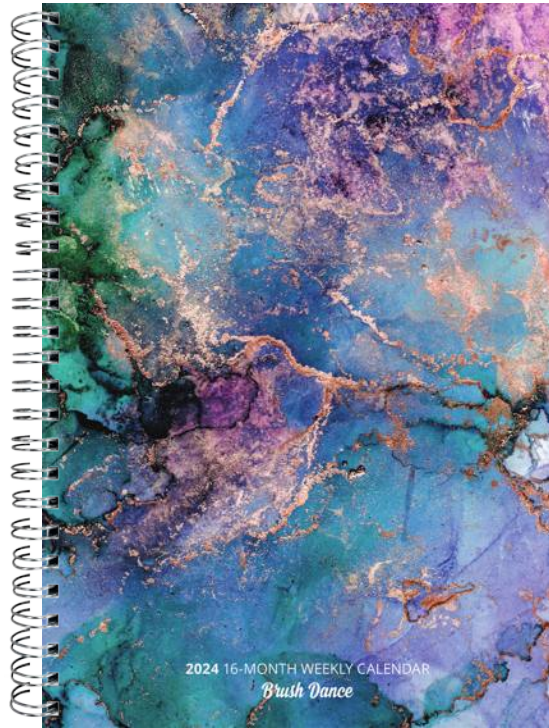

Big Ambitions
978-1-9754-6989-4