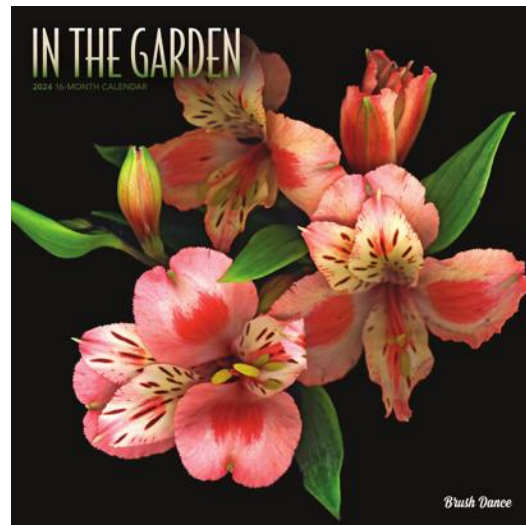

978-1-9754-6994-8